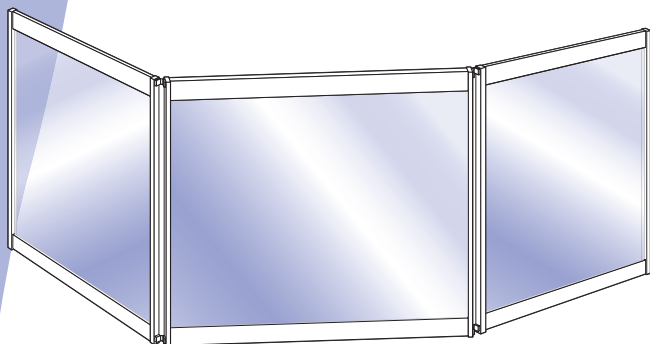

Carerscreen® Specifications

Carerscreen® Cs2

- A two panel portable folding screen, door height 750mm
- Folds flat for compact storage
- Not handed
- Panels made to your requirements

Carerscreen® Cs3

- A three panel portable folding screen, door height 750mm
- Folds flat for compact storage
- Not handed
- Panels made to your requirements

Carerscreen® Cs4

- A four panel portable folding screen, door height 750mm allowing maximum access in a restricted area
- Folds flat for compact storage
- Not handed
- Panels made to your requirements