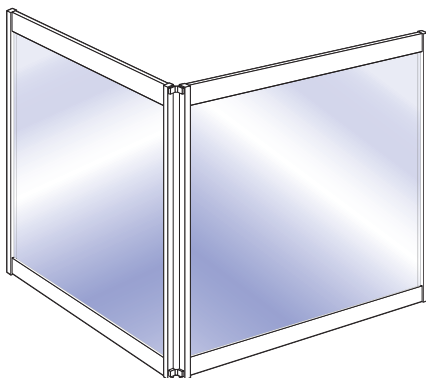

Carerscreen® Specifications

Carerscreen® Cs2

- A two panel portable folding screen, door height 750mm
- Folds flat for compact storage
- Not handed
- Panels made to your requirements

Carerscreen® Cs3

- A three panel portable folding screen, door height 750mm
- Folds flat for compact storage
- Not handed
- Panels made to your requirements

Carerscreen® Cs4

- A four panel portable folding screen, door height 750mm allowing maximum access in a restricted area
- Folds flat for compact storage
- Not handed
- Panels made to your requirements