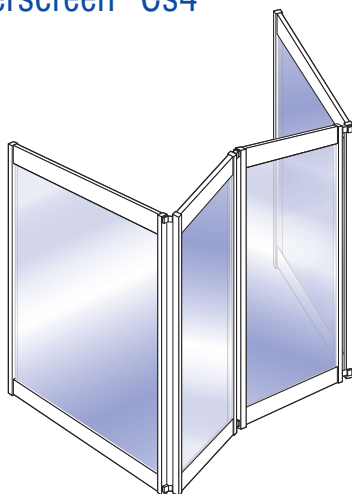

Carerscreen® Specifications

Carerscreen® Cs2

- A two panel portable folding screen, door height 750mm
- Folds flat for compact storage
- Not handed
- Panels made to your requirements

Carerscreen® Cs3

- A three panel portable folding screen, door height 750mm
- Folds flat for compact storage
- Not handed
- Panels made to your requirements

Carerscreen® Cs4

- A four panel portable folding screen, door height 750mm allowing maximum access in a restricted area
- Folds flat for compact storage
- Not handed
- Panels made to your requirements